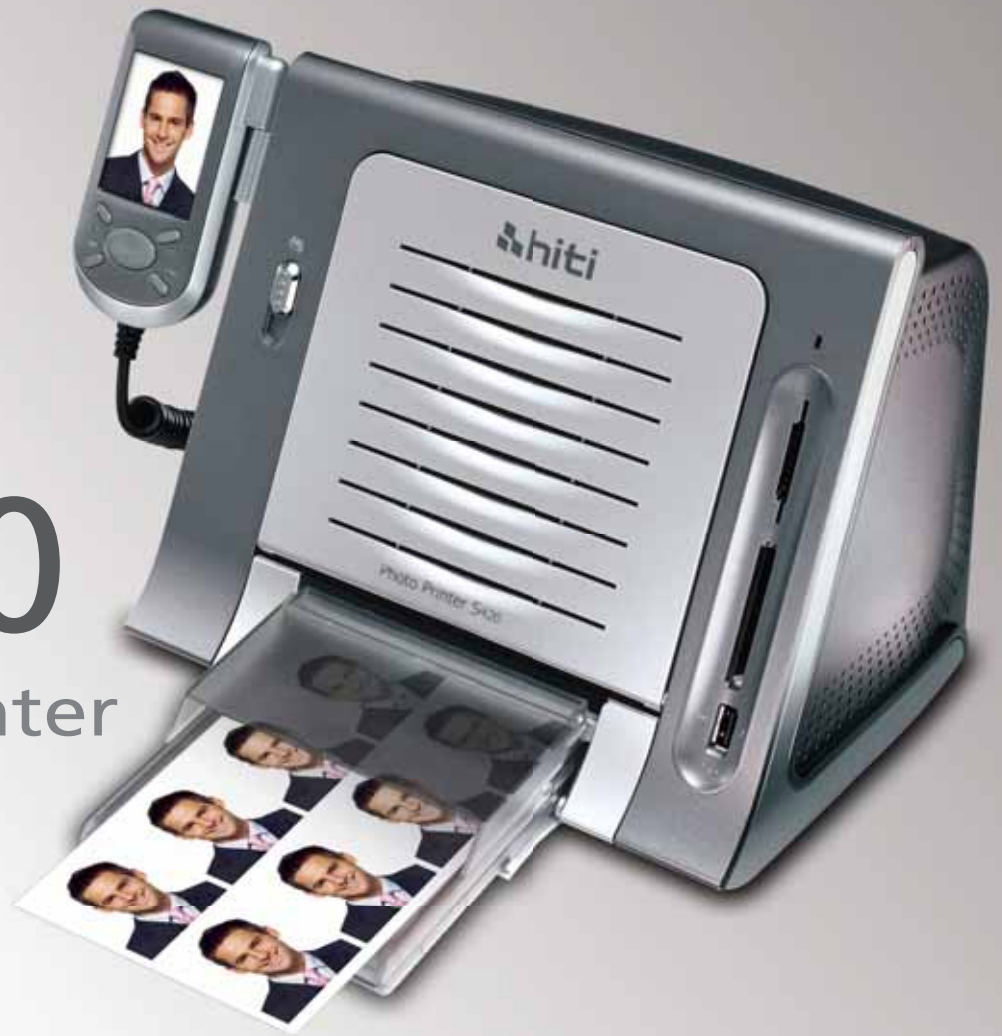

S420

Photo Printer

Your Perfect Passport / ID Photo Solution

- 2.5" color LCD display allows users to edit images easily without a computer
- Embedded various ID formats satisfying the demands of different regions
- 403dpi high-resolution printing
- Effective dust proof design

Specification

Model Name	S420
Printing Method	Dye Diffusion Thermal Transfer (D2T2 Technology)
Resolution	403 x 403 dpi
Display	2.5" Color LCD
Print Size	4" x 6" (100 x 152 mm)
Paper Capacity	25 sheets
Printing Speed	Approx. 70 sec.
Input Media	CF/ MS/ MS Pro/ SD/ SDHC/ MMC/ Micro Drive / USB Flash Drive
Operating System	Windows 98/ Me/ 2000/ XP/ Vista, Windows 7, Mac 10.2, 10.3, 10.4, 10.5 and 10.6
Computer Interface	USB 1.1 / 2.0 Compliant
Power Requirement	AC 100V~240V, 50/60 Hz
Operating Temperature	59°F~90°F (15°C~32°C)
Operating Humidity	20%~75% RH
Dimension (W x H x D)	9.2 x 7 x 6.8 inches (234 x 178 x 175mm)
Net Weight	5.5lbs (2.5kg)
Stand-alone Function	Yes
Embedded ID Formats	Yes
Bundle Software	HiTi IDésirée 2
Optional Accessories	Cleaning Kit