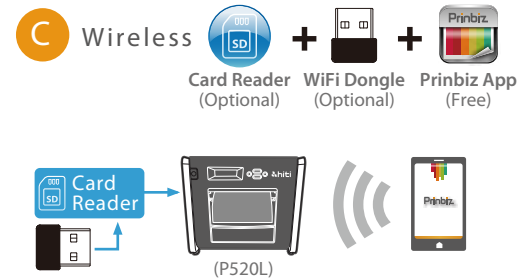

HiTi P520L

New compact photo printer

- Readily Transportable
- Perfect for On-Site PhotoBooth & Event Photography
- Build for Tough Assignment
- Multi-Language Display
- Field Upgradable for Wireless Printing

** Specifications subject to change without notice

► Dimension

► Connection

Directly data transferring: Download the App - "Prinbiz" for use with iOS and android firstly, and send photos from hand-held devices to print via the App - "Prinbiz".

Memory card browsing: Get prepared a carder reader which is capable of USB A-type slot for "Prinbiz WiFi dongle", after a few simple setup processes, users are able to browse the photos of memory card by hand-held devices to print via the App - "Prinbiz".

* Card reader with USB A-type slot is necessary for "Prinbiz WiFi dongle" in running this function, please be sure to purchase right card reader with mentioned specification in local.

► Service & Support Centers