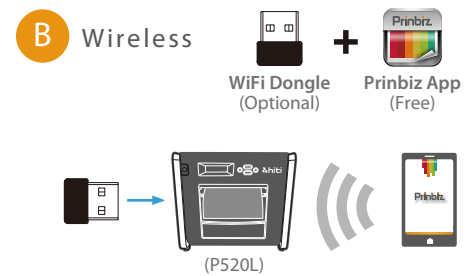

HiTi P520L

New compact photo printer

- Readily Transportable
- Perfect for On-Site PhotoBooth & Event Photography
- Build for Tough Assignment
- Multi-Language Display
- Field Upgradable for Wireless Printing

** Specifications subject to change without notice

► Dimension

► Connection

Directly data transferring: Download the App - "Prinbiz" for use with iOS and android firstly, and send photos from hand-held devices to print via the App - "Prinbiz".