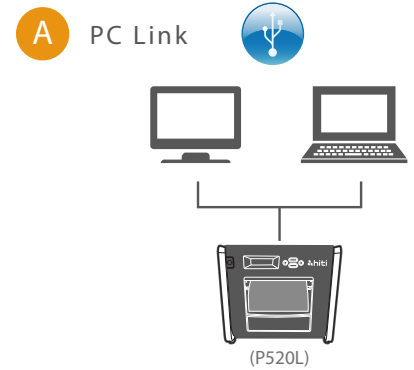

HiTi P520L

New compact photo printer

- Readily Transportable
- Perfect for On-Site PhotoBooth & Event Photography
- Build for Tough Assignment
- Multi-Language Display
- Field Upgradable for Wireless Printing

Compact

Wireless Printing

Multi-Language Display

P520L

► Specifications

Model Name	P520L
Printing Method	D2T2 (Dye Diffusion Thermal Transfer)
Resolution	300 dpi
Printing Size & Capacity	4" x 6" : 500 prints 5" x 7" : 290 prints 6" x 8" : 250 prints
Printing Speed	4" x 6" : Approx. 12.8 sec (280 sheets per hour) 5" x 7" : Approx. 18.5 sec 6" x 8" : Approx. 20.5 sec
*Under specific condition	
Finishing Options	Matte, Glossy
2-UP support	2" x 6" Support
Dimensions (W x H x D)	327(W) x 300(H) x 359(D) mm
Weight	18kg / 39.69 lb
Power Supply	AC 100~240V, 50 / 60Hz
Interface	USB 2.0
Safety	CE, FCC, BSMI, cTUVus, CCC
OS	Windows XP, Vista/Win 7 (32/64 bit) / Win 8 (32/64 bit) / Mac OS X v10.6 above

** Specifications subject to change without notice

► Dimension

► Connection

Directly data transferring: Download the App - "Prinbiz" for use with iOS and android firstly, and send photos from hand-held devices to print via the App - "Prinbiz".